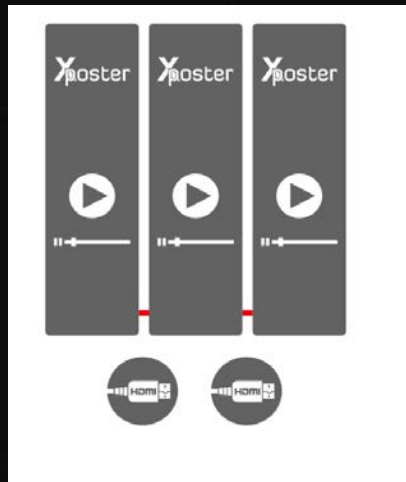

SHENZHEN LIKELED TECHNOLOGY CO.,LTD

INDOOR COMMERCIAL LED DISPLAY

L-poster

- Simple & convenient
- Plug & play
- Slim (Thickness 35mm)
- Standardization 80"
- Splice displaying
- Customized system
(Base on Android)
- Intelligent control
(Cellphone APP)
- WIFI

640mm

35mm

1920mm

35mm(Excluding case)

Active display size

- Power/signal indicator
- Brightness + /-
- Brightness + /-
- Cascade mode
- Audio input

WIFI
Antenna

- HDMI
- USB3.0
- USB3.0

Power switch

Power input

- RJ45(Netwo
rk cable)

HDMI

Multiple connection

Mirror mode

Split screen mode

Optional case color