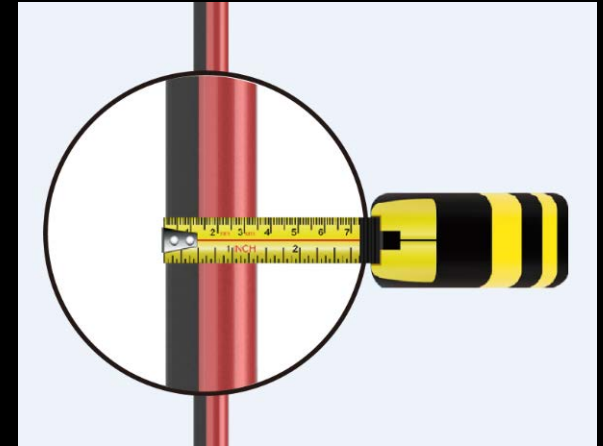

SHENZHEN LIKELED TECHNOLOGY CO.,LTD

INDOOR COMMERCIAL LED DISPLAY

L-poster

- Simple & convenient
- Plug & play
- Slim (Thickness 35mm)
- Standardization 80"
- Splice displaying
- Customized system
(Base on Android)
- Intelligent control
(Cellphone APP)
- WIFI

640mm

35mm

1920mm

35mm(Excluding case)

Active display size

- Power/signal indicator
- Brightness + /-
- Brightness + /-
- Cascade mode
- Audio input

WIFI
Antenna

- HDMI
- USB3.0
- USB3.0